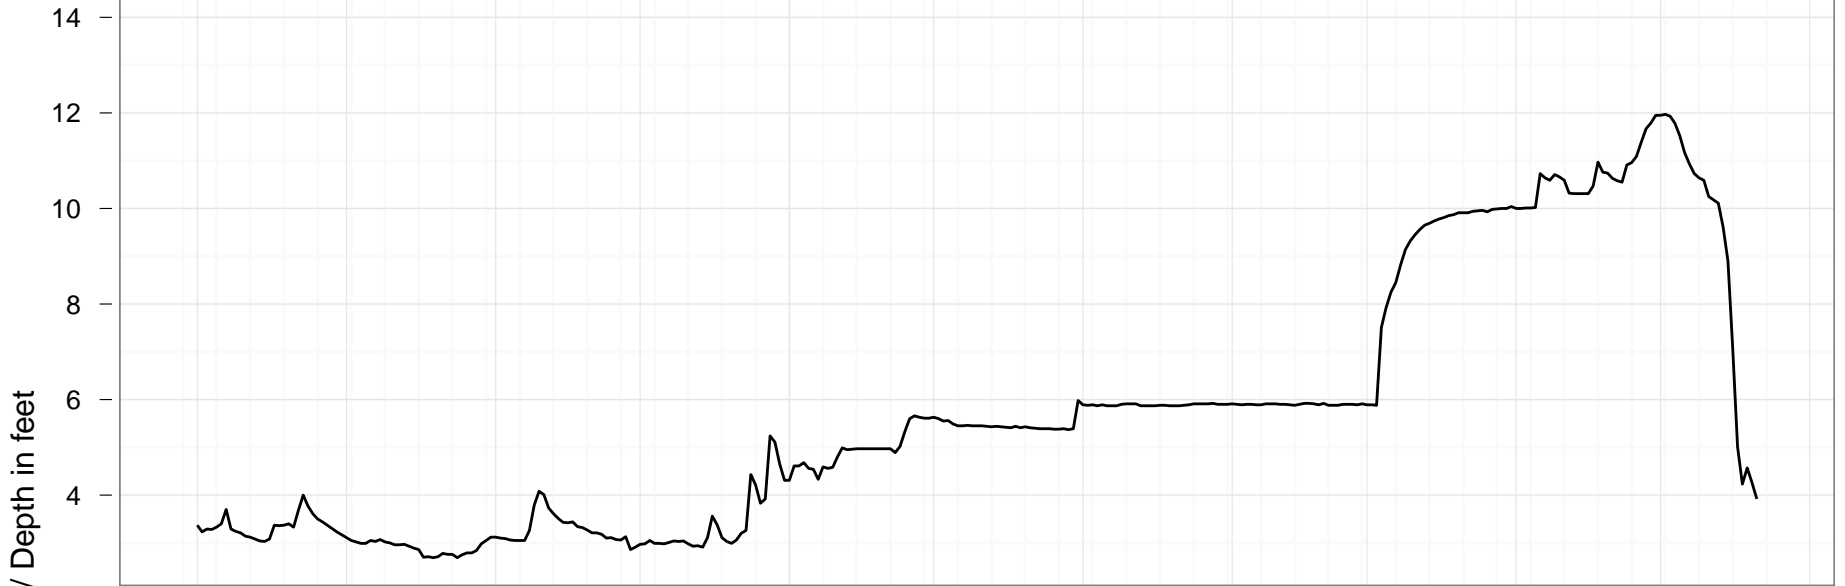

Goldstream Creek Station (DW1454)

Creek Depth

Daily High and Low Temperature